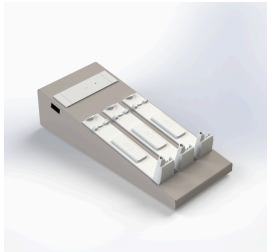

battery power options

Please note power will be placed horizontally on the right hand side of the front and comes standard in black, unless otherwise specified.

QIKPAC Battery Power

1x QIKPAC CARRY Battery, 1x USB-A outlet, 1x USB-C outlet.
Please specify left or right when seated.

1x USB-A outlet, 1x USB-C outlet.
Please specify left or right when seated.

\$ 483

Colour Options

White
Black

Model Number:

BP-3-W
BP-3-B

3-Place Tabletop Battery Power Charger

\$ 2,429

Colour Options

White
Black

Model Number:

BPC-1-W
BPC-1-B

12-Place Battery Power Charging Cart

\$ 10,567

Colour Options

White
Black

corded power options

Please note power will be placed horizontally on the right hand side of the front and comes standard in black, unless otherwise specified.

Piccolo

1x USB-A outlet, 1x USB-C outlet.
Please specify left or right when seated.